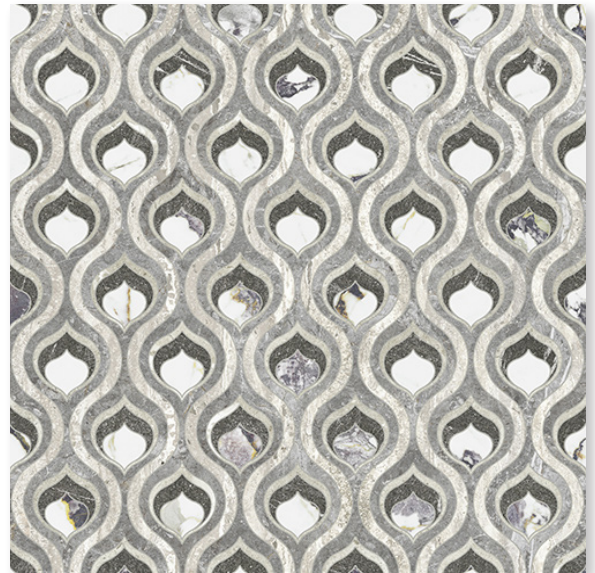

Beam

Hilton

Wear

Beam | 24"x24"

Hilton | 24"x24"

Wear | 24"x24"

PRESTIGE

TECHNICAL CHARACTERISTICS

| | |
|-------------------|-------------------|
| Material | Glazed Porcelain |
| Finish | Polished |
| Thickness | 7.5MM |
| Recycled Material | 49% |
| Application | Interior/Exterior |
| Rectified | Yes |
| Slip Resistance | R10 |
| DCOF | ≥0.42 |

Wayne Tile
Company

Made In **SPAIN**

A horizontal graphic of the Spanish flag, consisting of three horizontal stripes: red on the top and bottom, and yellow in the middle.

SHOWROOM LOCATIONS

Wayne Showroom